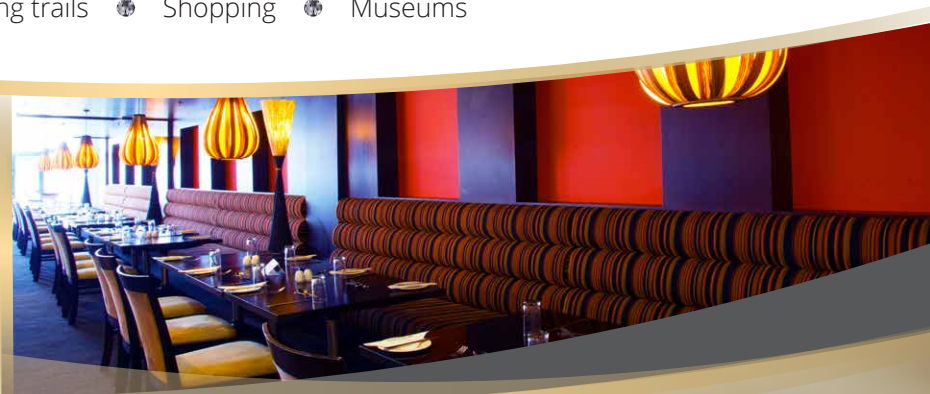

🌐 World 🌐 Class 🌐 Africa 🌐

EAST LONDON
INTERNATIONAL
CONVENTION CENTRE
SOUTH AFRICA

CONFERRING

The **East London International Convention Centre (ELICC)** features a 580-Seater Auditorium, Exhibition Hall, 6 Multi-Functional Conference Rooms, Executive Boardrooms, Restaurants and Bars. The multi-functional Conference rooms are designed for conferencing, conventions and trade shows, and are able to accommodate up to 1500 delegates, whereas the exhibition hall can accommodate up to 2100 delegates.