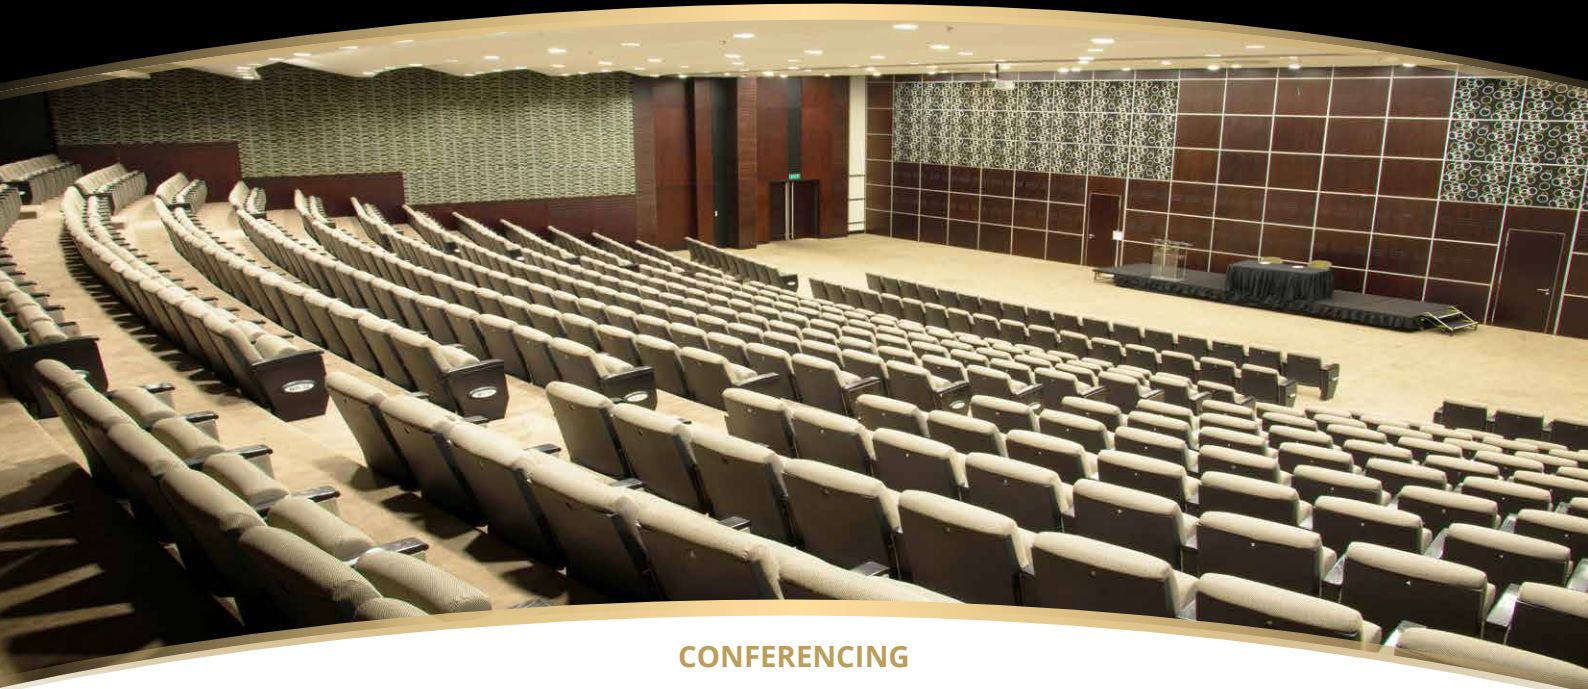

🌐 World 🌐 Class 🌐 Africa 🌐

EAST LONDON
INTERNATIONAL
CONVENTION CENTRE
SOUTH AFRICA

CONFERRING

The **East London International Convention Centre (ELICC)** features a 580-Seater Auditorium, Exhibition Hall, 6 Multi-Functional Conference Rooms, Executive Boardrooms, Restaurants and Bars. The multi-functional Conference rooms are designed for conferencing, conventions and trade shows, and are able to accommodate up to 1500 delegates, whereas the exhibition hall can accommodate up to 2100 delegates.

	U-shaped	School Room	Cinema	Banquet	Cocktail	m2
Auditorium	-	-	580	-	-	687
Conference 1	70	300	600	360	560	541
Conference 2	40	80	60	60	100	134
Conference 3	40	80	60	60	100	134
Conference 1 - 3	on request	480	750	460	760	809
Auditorium + 1 - 3	on request	1100	1480	640	760	1496
Conference 4	20	25	40	20	30	41
Conference 5	25	35	50	40	65	71
Conference 6	20	25	40	20	30	41
Exhibition Hall	on request	1400	2100	1500	2000	1900