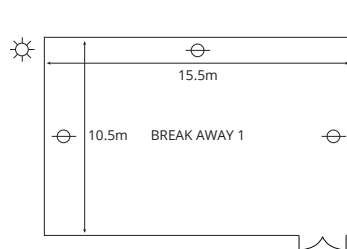

	U-shaped	School Room	Cinema	Banquet	Cocktail	m ²
Auditorium	100	160	280	220	350	301
Genoa	50	60	80	70	90	112
Jib	25	40	50	30	50	74
Break Away 1	60	80	150	80	150	163
Break Away 2	25	40	60	40	50	79

[Click to request a quote](#)