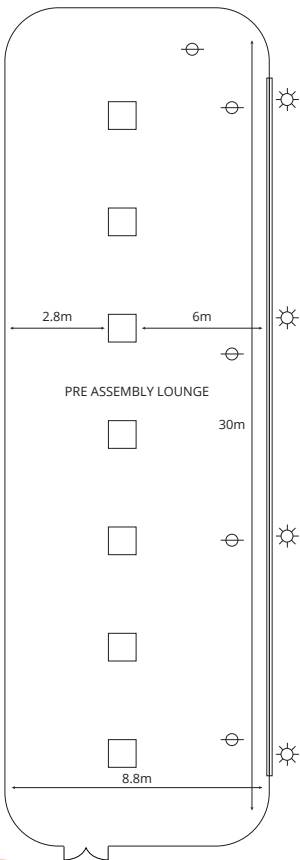

ROOMS

24 Standard Rooms
King or twin size beds | En-suite Bathroom

24 Executive Rooms
King or twin size beds | En-suite Bathroom

20 One-Bedroom Suites
King size beds | En-suite Bathroom

6 Two-Bedroom Suites
King and twin beds or king and double beds | En-suite Bathroom

	U-shaped	School Room	Cinema	Banquet	Cocktail	m ²
Auditorium	100	160	280	220	350	301
Genoa	50	60	80	70	90	112
Jib	25	40	50	30	50	74
Break Away 1	60	80	150	80	150	163
Break Away 2	25	40	60	40	50	79

[Click to request a quote](#)