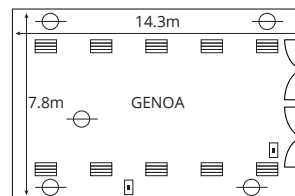

	U-shaped	School Room	Cinema	Banquet	Cocktail	m ²
Auditorium	100	160	280	220	350	301
Genoa	50	60	80	70	90	112
Jib	25	40	50	30	50	74
Break Away 1	60	80	150	80	150	163
Break Away 2	25	40	60	40	50	79

[Click to request a quote](#)