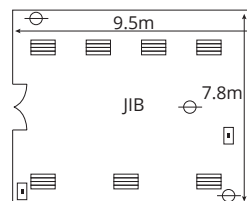

	U-shaped	School Room	Cinema	Banquet	Cocktail	m ²
Auditorium	100	160	280	220	350	301
Genoa	50	60	80	70	90	112
Jib	25	40	50	30	50	74
Break Away 1	60	80	150	80	150	163
Break Away 2	25	40	60	40	50	79

[Click to request a quote](#)