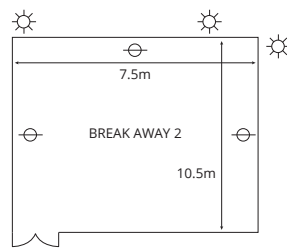

	U-shaped	School Room	Cinema	Banquet	Cocktail	m ²
Auditorium	100	160	280	220	350	301
Genoa	50	60	80	70	90	112
Jib	25	40	50	30	50	74
Break Away 1	60	80	150	80	150	163
Break Away 2	25	40	60	40	50	79

[Click to request a quote](#)