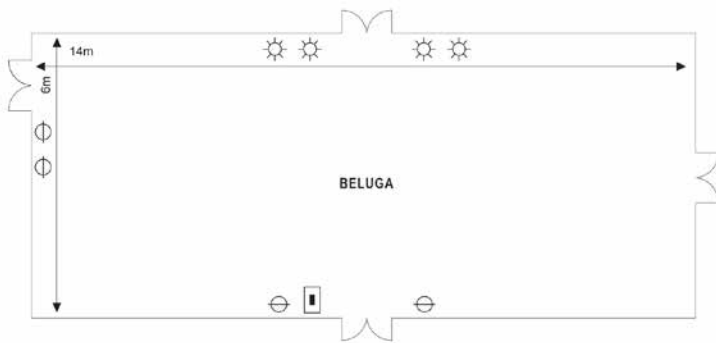

	U-shaped	School Room	Cinema	Banquet	m2
Bella Blue	50	70	100	60	80
Beluga	50	70	100	60	84

[Click to request a quote](#)

Diagram Key			
	Doors		Plug point
	Pillars		Three phase power point
	Natural light		Light switch
	Telephone		Air conditioner
			Pull down screen