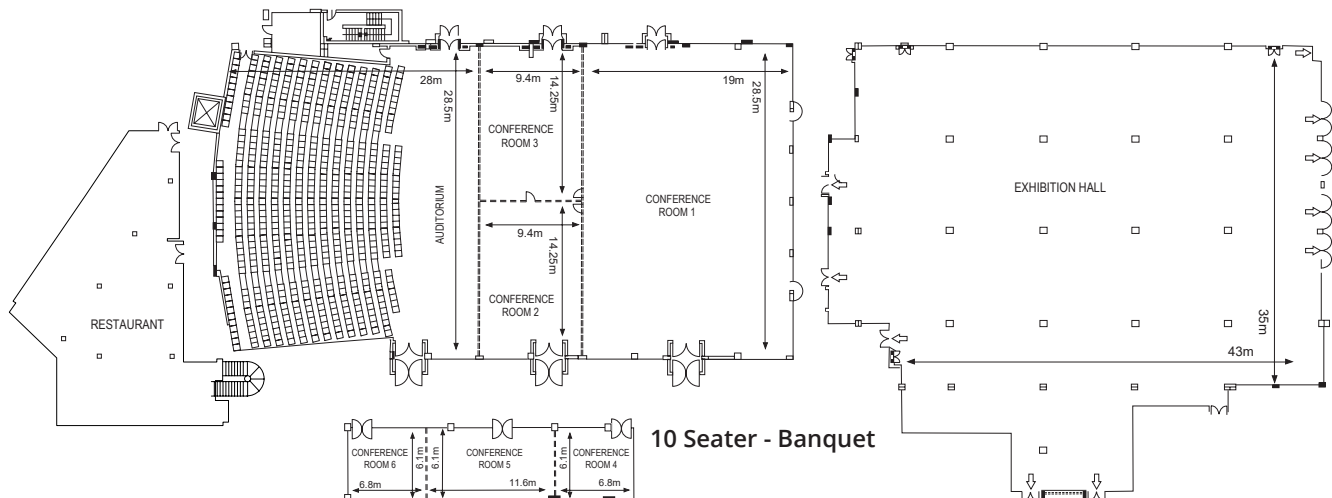

Marine Park Complex, 22 Esplanade, Beachfront, East London, Eastern Cape
PO Box 18143 Quigney, 5211

Central Reservations: 086 111 5555 • Tel: +27 (0)43 709 5200/04 • E-mail: info@elicc.co.za

www.premierhotels.co.za • GPS Coordinates: 33°01'06.13"S 27°55'07.36"E