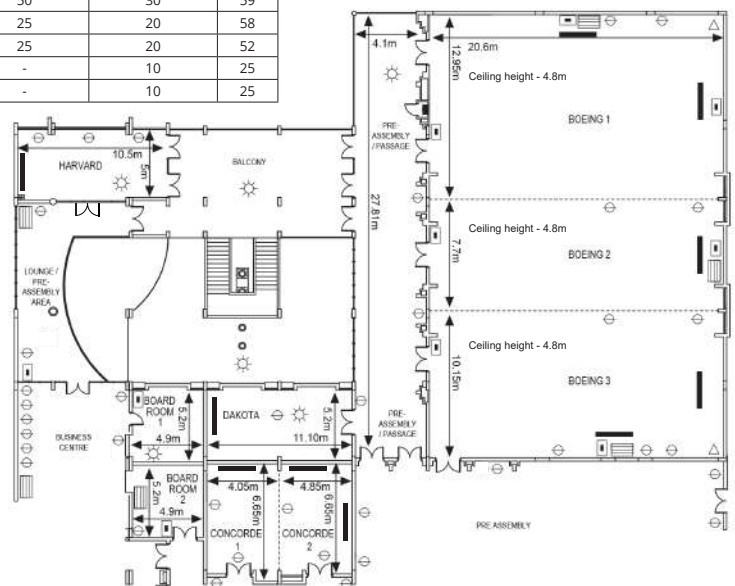

*Conference breakdowns are indicated at full capacity. Please check the latest Government regulations for venue capacity restrictions.

CONFERENCE FACILITIES

	U-shaped	School Room	Cinema/Theatre	Banquet	Cocktail	Boardroom	m ²
Boeing 1	66	165	240	150	200	-	267
Boeing 2	60	100	120	90	100	-	158
Boeing 3	63	145	180	100	150	-	209
Boeing 1 - 3	90	450	720	470	450	-	634
Concorde 1	21	24	30	30	25	20	27
Concorde 2	21	24	30	30	25	20	32
Concorde 1 - 2	30	40	50	50	50	30	59
Dakota	27	30	45	40	25	20	58
Harvard	30	33	45	40	25	20	52
Boardroom 1	15	-	20	-	-	10	25
Boardroom 2	15	-	20	-	-	10	25