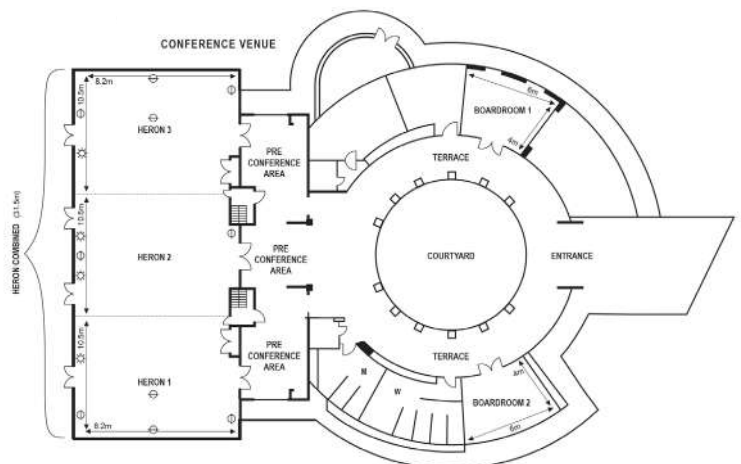

R538 Numbi Gate Road, White River, Mpumalanga, 1240

PO Box 12, White River, Mpumalanga, 1240

Central Reservations: 086 111 5555 • Tel: +27 (0)13 750 7300 • E-mail: reservations.twh@premierhotels.co.za

www.premierhotels.co.za • GPS Coordinates: -25.2895429,31.0517043