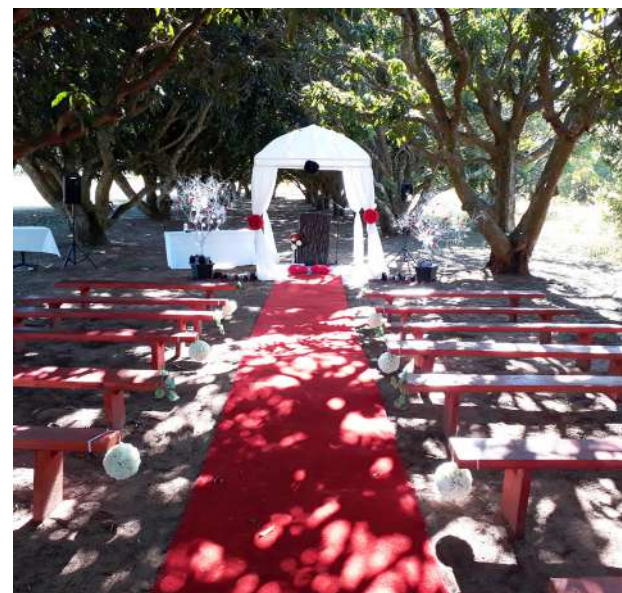

## CONFERENCE AND SPECIAL EVENT EXPERIENCES

Set in a quiet and scenic location just outside White River, conference delegates enjoy peaceful and beautiful surroundings for a multitude of conferencing and event occasions. Ideal for conferences and training due to the 8 venues available, delegates can enjoy an indoor and outdoor experience. Superbly equipped, with excellent food and service standards, Premier Hotel The Winkler is conveniently close to the Kruger National Park, to incorporate an additional group experience and is only 3 1/2 hours drive from Johannesburg and Pretoria. The beautiful gardens provide excellent team building areas and wedding possibilities.