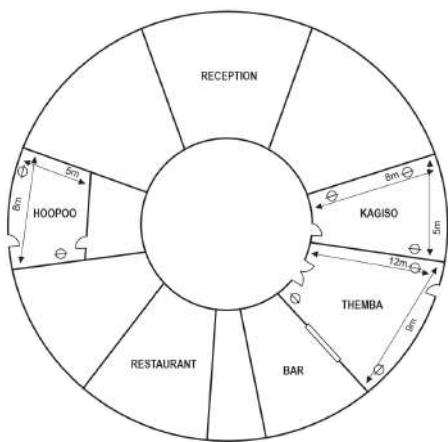

R538 Numbi Gate Road, White River, Mpumalanga, 1240

PO Box 12, White River, Mpumalanga, 1240

Central Reservations: 086 111 5555 • Tel: +27 (0)13 750 7300 • E-mail: reservations.twh@premierhotels.co.za

www.premierhotels.co.za • GPS Coordinates: -25.2895429,31.0517043