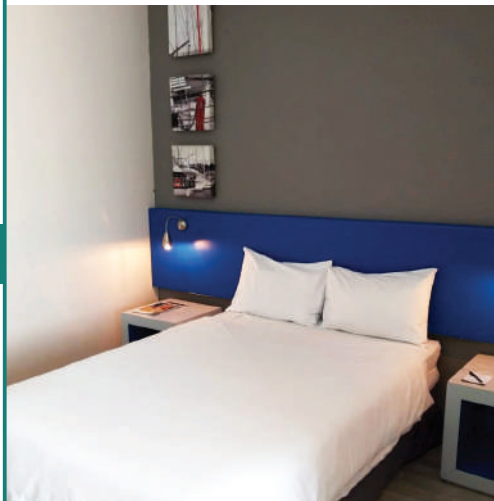

102 ROOMS CONSISTING OF:

- 8 x Family
- 5 x Executive
- 27 x Deluxe
- 62 x Standard

AIR-CONDITIONED ROOMS ALL OFFERING:

- En-suite bathroom • Tea & coffee facilities
- Hairdryer • Flat-screen TV with DSTV Package
- In Room Dining • In Room Safe
- Complimentary Wi-Fi