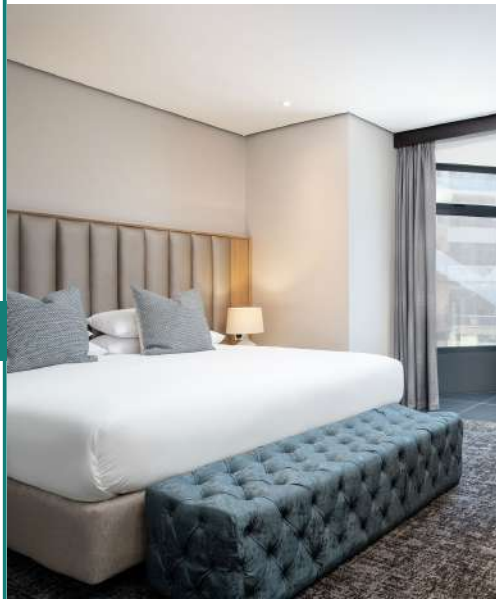

AIR-CONDITIONED ROOMS ALL OFFERING:

- En-suite bathroom • Tea & coffee facilities
- Hairdryer • Flat-screen TV with DSTV Package
- In Room Dining • In Room Safe
- Complimentary Wi-Fi

Free Wi-Fi

Conference facilities

Business centre

Restaurant

Cocktail Bar

Transport & Shuttle service

On-site parking

Wake-up call

Lounge

24 Hour Reception service

Laundry & Valet

Wheelchair accessibility

Swimming pool