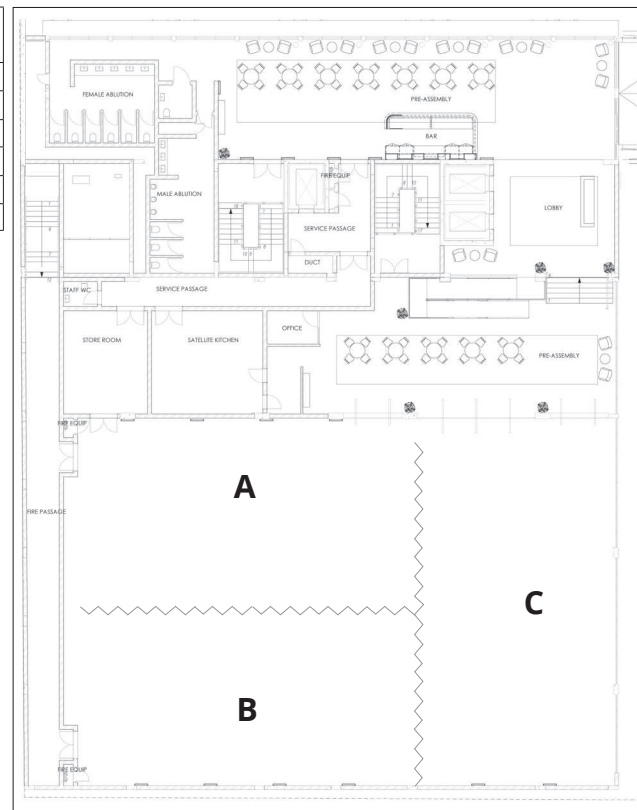

CONFERENCE AND SPECIAL EVENT EXPERIENCES

Ideally located in the heart of the blue chip corporate office environment in Umhlanga, conference delegates can enjoy the convenience a flexible fully sub-divisible conference centre. It has a magnificent open-air timber view deck with glass balustrade, allowing conference delegates to enjoy views of the surrounding Umhlanga precinct from the 10th floor. The new conference centre offers three conference rooms, configurable to one large 300 capacity venue - ideal for conferences, private or corporate functions and weddings. The complex has a drive in turning circle for small buses, safe and secure undercover parking. Delegates or attendees are spoilt for choice and can easily be accommodated in the 3 and 4 hotels on site.

*Conference breakdowns are indicated at full capacity. Please check the latest Government regulations for venue capacity restrictions.

CONFERENCE FACILITIES

	U-shaped	School Room	Cinema /Theatre	Banquet	Cocktail	Boardroom	m ²
Venue A	40	140	200	120	160	-	220
Venue B	40	140	200	120	160	-	220
Venue C	40	140	200	120	160	-	700
Venue A, B, C - Combined	90	350	460	260	370	-	440
Restaurant							-
Boardroom	-	-	-	-	-	8	-