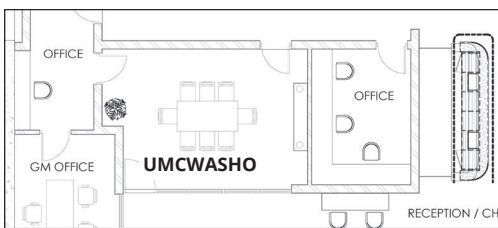

CONFERENCE AND SPECIAL EVENT EXPERIENCES

Ideally located in the heart of the blue chip corporate office environment in Umhlanga, conference delegates can enjoy the convenience a flexible fully sub-divisible conference centre. It has a magnificent open-air timber view deck with glass balustrade, allowing conference delegates to enjoy views of the surrounding Umhlanga precinct from the 10th floor. The new conference centre offers three conference rooms, configurable to one large 300 capacity venue - ideal for conferences, private or corporate functions and weddings. The complex has a drive in turning circle for small buses, safe and secure undercover parking. Delegates or attendees are spoilt for choice and can easily be accommodated in the 3 and 4 hotels on site.

*Conference breakdowns are indicated at full capacity. Please check the latest Government regulations for venue capacity restrictions.

CONFERENCE FACILITIES

	U-shaped	School Room	Cinema /Theatre	Banquet	Cocktail	Boardroom	m ²
Venue A	40	140	200	120	160	-	220
Venue B	40	140	200	120	160	-	220
Venue C	40	140	200	120	160	-	700
Venue A, B, C - Combined	90	350	460	260	370	-	440
Restaurant							-
Boardroom	-	-	-	-	-	8	-