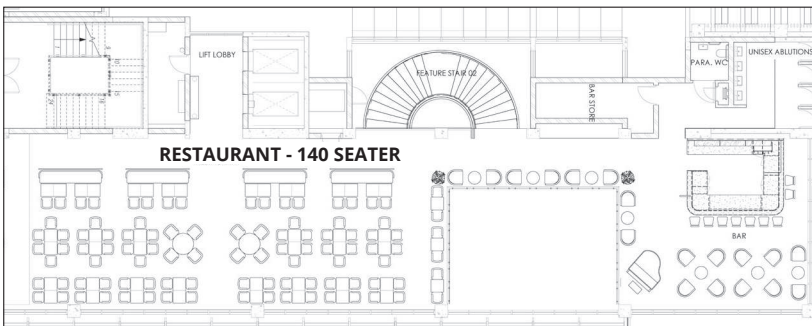

CONFERENCE AND SPECIAL EVENT EXPERIENCES

Ideally located in the heart of the blue chip corporate office environment in Umhlanga, conference delegates can enjoy the convenience a flexible fully sub-divisible conference centre. It has a magnificent open-air timber view deck with glass balustrade, allowing conference delegates to enjoy views of the surrounding Umhlanga precinct from the 10th floor. The new conference centre offers three conference rooms, configurable to one large 300 capacity venue - ideal for conferences, private or corporate functions and weddings. The complex has a drive in turning circle for small buses, safe and secure undercover parking. Delegates or attendees are spoilt for choice and can easily be accommodated in the 3 and 4 hotels on site.

*Conference breakdowns are indicated at full capacity. Please check the latest Government regulations for venue capacity restrictions.

CONFERENCE FACILITIES

	U-shaped	School Room	Cinema /Theatre	Banquet	Cocktail	Boardroom	m ²
Venue A	40	140	200	120	160	-	220
Venue B	40	140	200	120	160	-	220
Venue C	40	140	200	120	160	-	700
Venue A, B, C - Combined	90	350	460	260	370	-	440
Restaurant							-
Boardroom	-	-	-	-	-	8	-